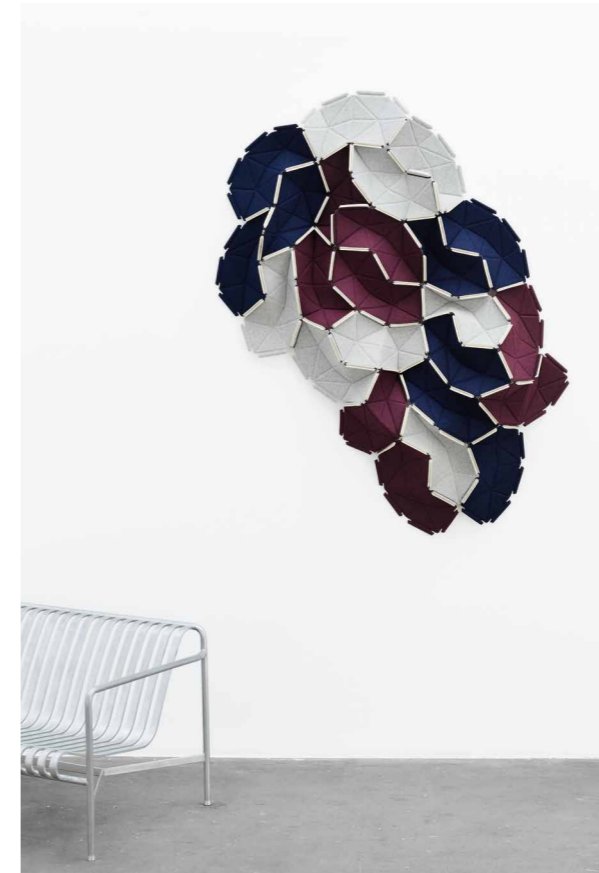

Clouds

Ronan & Erwan Bouroullec

Clouds is a decorative tile system for the home.

Made from one element and attached with special rubber bands, they can be installed to a wall or hung from a ceiling.

Clouds evolves as you add elements to it, producing a unique three-dimensional effect.

Creating your own piece is quick and easy.

Clouds is available in 8 colour combinations and infinite possibilities.

kvadrat.dk

kvadrat

Clouds
Ronan & Erwan Bouroullec