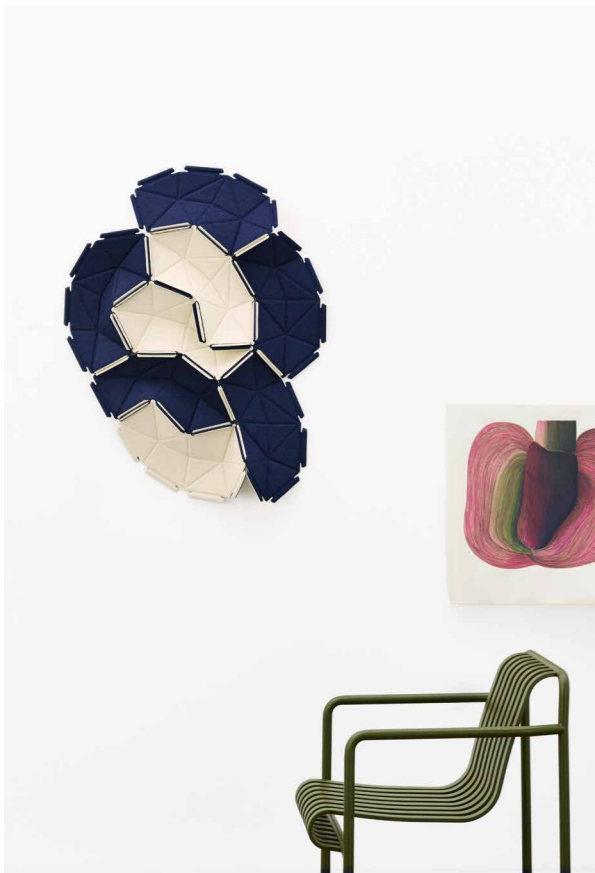

Clouds

Ronan & Erwan Bouroullec

Clouds is a decorative tile system for the home.

Made from one element and attached with special rubber bands, they can be installed to a wall or hung from a ceiling.

Clouds evolves as you add elements to it, producing a unique three-dimensional effect.

Creating your own piece is quick and easy.

Clouds is available in 8 colour combinations and infinite possibilities.

kvadrat.dk

kvadrat

Clouds
Ronan & Erwan Bouroullec