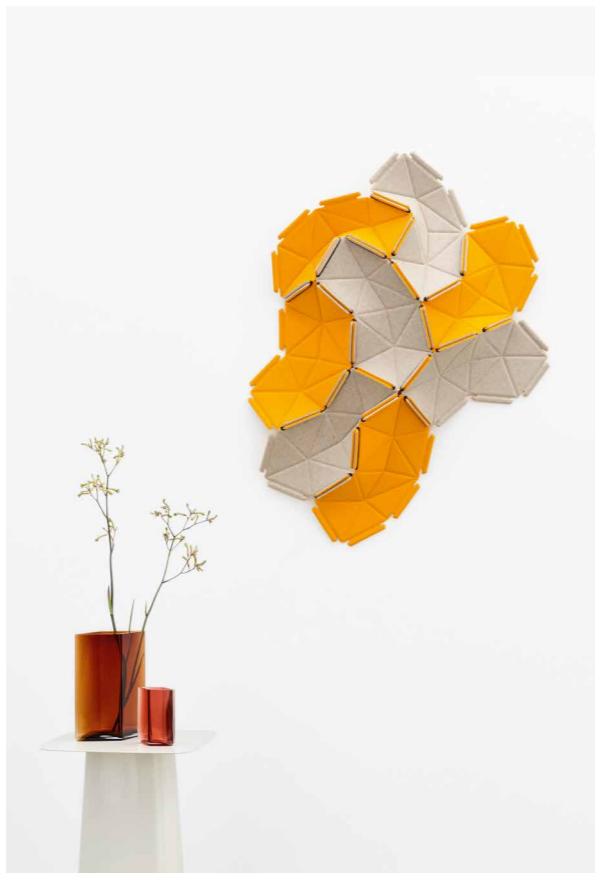

Clouds

Ronan & Erwan Bouroullec

Clouds is a decorative tile system for the home.

Made from one element and attached with special rubber bands, they can be installed to a wall or hung from a ceiling.

Clouds evolves as you add elements to it, producing a unique three-dimensional effect.

Creating your own piece is quick and easy.

Clouds is available in 8 colour combinations and infinite possibilities.

kvadrat.dk

kvadrat

Clouds
Ronan & Erwan Bouroullec