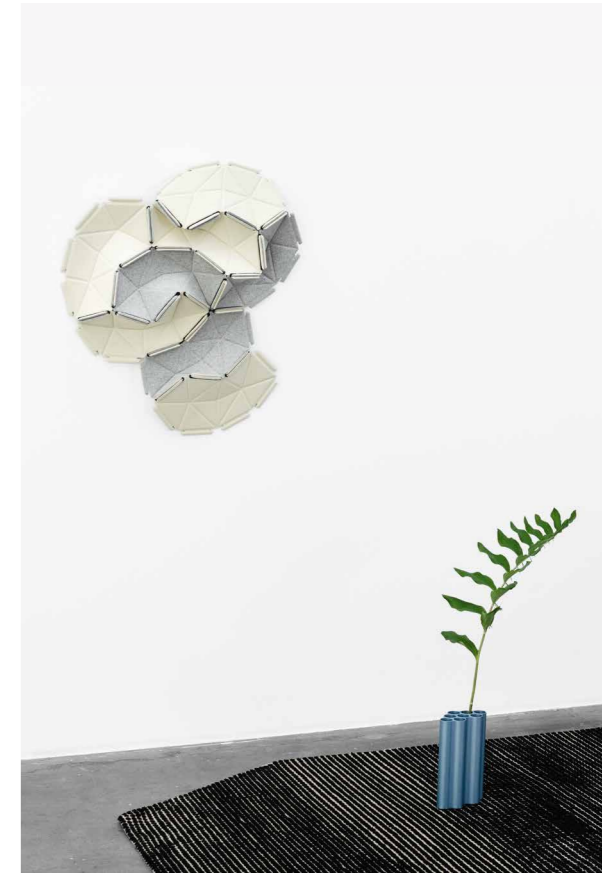

Clouds

Ronan & Erwan Bouroullec

Clouds is a decorative tile system for the home.

Made from one element and attached with special rubber bands, they can be installed to a wall or hung from a ceiling.

Clouds evolves as you add elements to it, producing a unique three-dimensional effect.

Creating your own piece is quick and easy.

Clouds is available in 8 colour combinations and infinite possibilities.

kvadrat.dk

kvadrat

Clouds
Ronan & Erwan Bouroullec