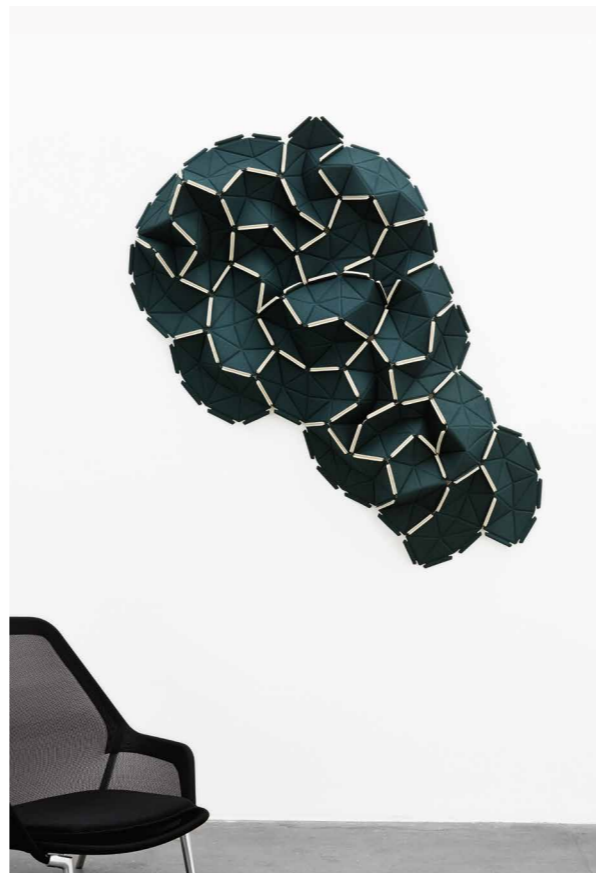

Clouds

Ronan & Erwan Bouroullec

Clouds is a decorative tile system for the home.

Made from one element and attached with special rubber bands, they can be installed to a wall or hung from a ceiling.

Clouds evolves as you add elements to it, producing a unique three-dimensional effect.

Creating your own piece is quick and easy.

Clouds is available in 8 colour combinations and infinite possibilities.

kvadrat.dk

kvadrat

Clouds
Ronan & Erwan Bouroullec